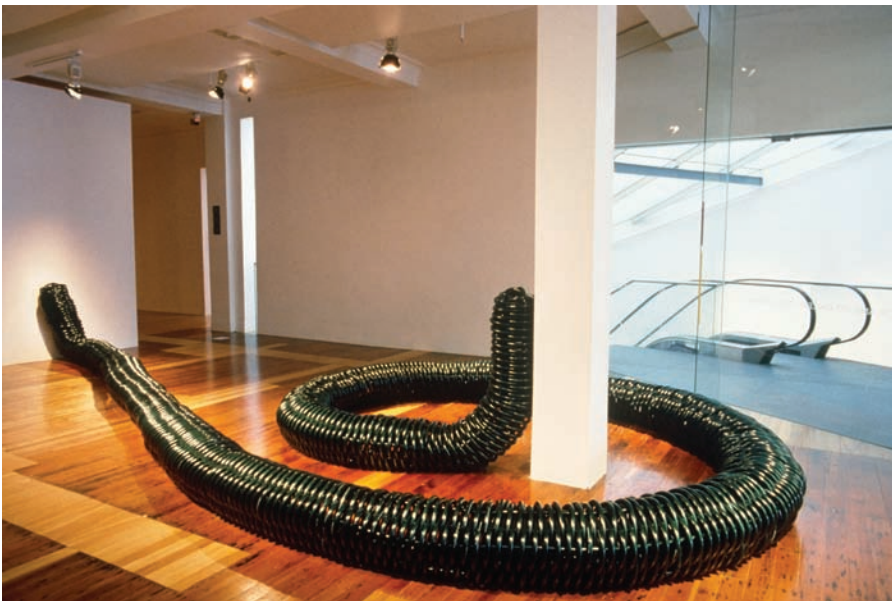

## GREEN NOISE II

Green garden hose, tightly coiled and woven contains a hidden, atmospheric sound reminiscent of the ethereal quality of water in a rainforest. Air and water mix invisibly within the kilometre of hose basket-woven into a shiny, elongated form that lies across the gallery floor and rises up against a column. Emanating mysteriously from its impervious plastic surface, the non-specific but evocative sound contrasts curiously with the form that contains it.

In Green Noise II the sublime of the natural joins the prosaic of the suburban in a strangely evocative relationship.

Artists  
Jennifer Turpin & Michaelie Crawford

Date  
1996

Description  
Sound and water sculpture, 15 metres