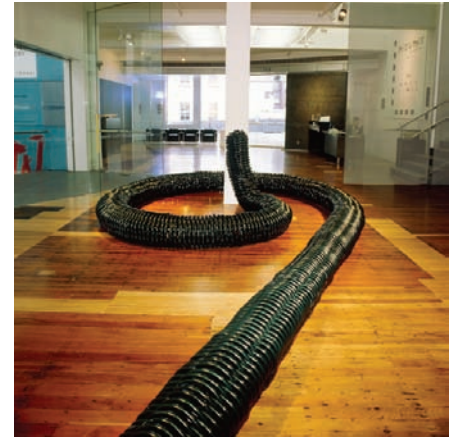

## GREEN NOISE II

Green garden hose, tightly coiled and woven contains a hidden, atmospheric sound reminiscent of the ethereal quality of water in a rainforest. Air and water mix invisibly within the kilometre of hose basket-woven into a shiny, elongated form that lies across the gallery floor and rises up against a column. Emanating mysteriously from its impervious plastic surface, the non-specific but evocative sound contrasts curiously with the form that contains it.

In Green Noise II the sublime of the natural joins the prosaic of the suburban in a strangely evocative relationship.

Artists  
Jennifer Turpin & Michaelie Crawford

Date  
1996

Description  
Sound and water sculpture, 15 metres

Materials  
1 km green garden hose, compressed air, water

Location  
Auckland City Art Gallery, Auckland,