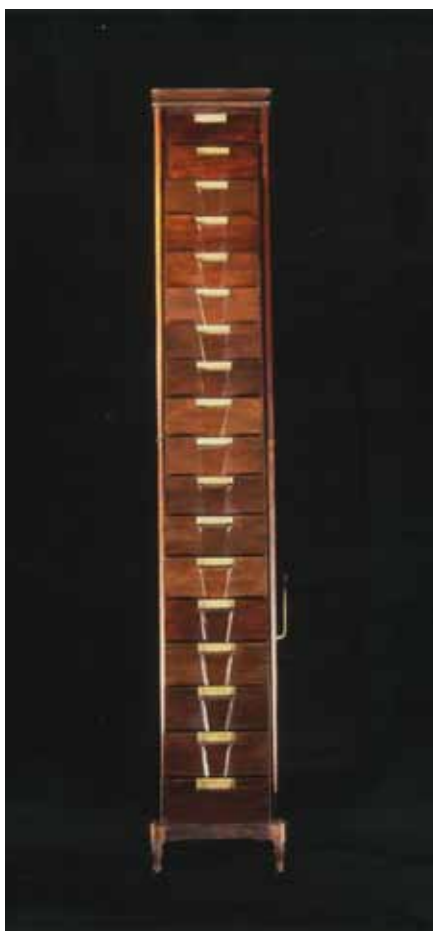

DRAWERS OF WATER

'Drawers of Water' conceals a waterfall inside a tower of drawers. Intermittently and unexpectedly, water overflows down the stepped drawers of this outsized Victorian furniture cabinet.

The artwork combines the charm of mechanics with the intrigue of an everyday object given extraordinary function. Whimsical and poetic, mercurial nature momentarily erupts from the depths of domestic solidity.

Artist
Jennifer Turpin

Date
1995

Description
Kinetic water sculpture, 3.6 metres high

Materials
Marine timber, brass, water

Location
The Children's Hospital, Westmead Sydney

Client
The Royal Alexandra Hospital for Children