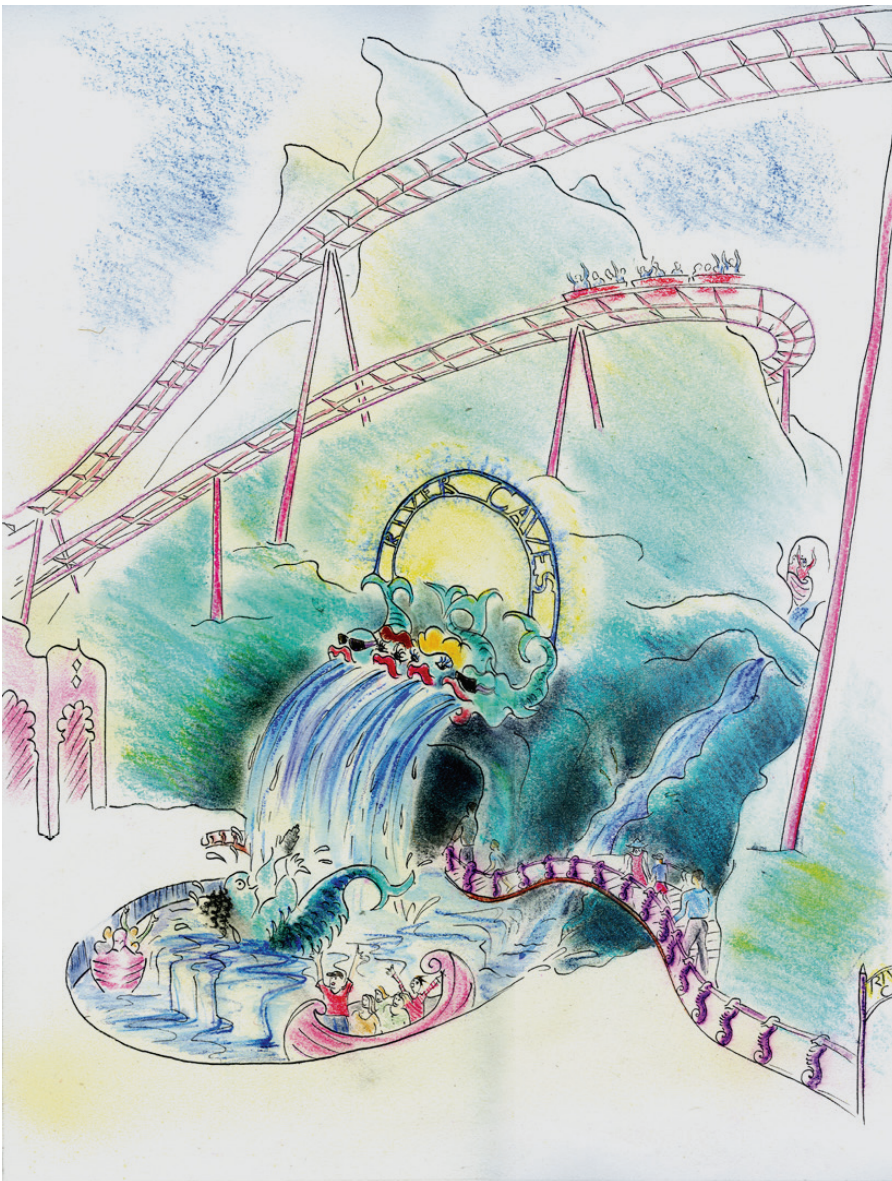

## RIVER CAVES

Based on the Sweetie Monster from the original Luna Park, the *River Caves* Ride concept takes the carnival goer on a watery ride through the monster's body in the depths of the Carnival's 'Mountain'. Entering through its darkened mouth, the boats pass through a series of tableaux as if the old Luna Park and its inhabitants have been swallowed by the Monster.

Passing various original Luna Park characters including Fairy Floss, Larry and Lizzie Luna and Kewpie Doll as well as a new collection of 'feral fish', the cavers find themselves progressing through hilarious, dramatic and surprising spaces including the sunken city of Old Luna Park and a raucous food party before being finally hauled up and pushed out the back end of the body.

Artists  
Jennifer Turpin & Michaelie Crawford

Date  
1993

Description  
Water cave ride, concept only

Materials  
Multi media

Location  
Luna Park, Sydney

Client  
Wittingslow Amusements Australia