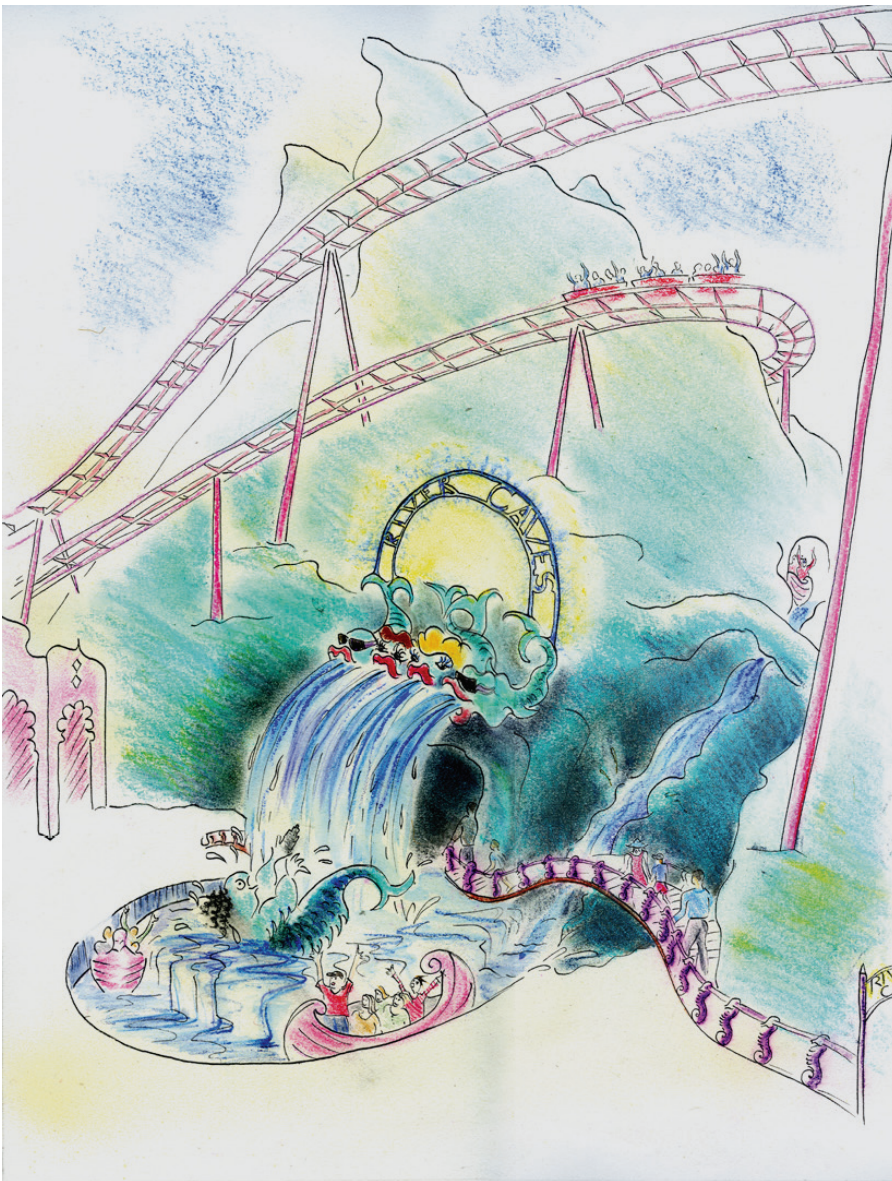

RIVER CAVES

Based on the Sweetie Monster from the original Luna Park, the *River Caves* Ride concept takes the carnival goer on a watery ride through the monster's body in the depths of the Carnival's 'Mountain'. Entering through its darkened mouth, the boats pass through a series of tableaux as if the old Luna Park and its inhabitants have been swallowed by the Monster.

Passing various original Luna Park characters including Fairy Floss, Larry and Lizzie Luna and Kewpie Doll as well as a new collection of 'feral fish', the cavers find themselves progressing through hilarious, dramatic and surprising spaces including the sunken city of Old Luna Park and a raucous food party before being finally hauled up and pushed out the back end of the body.

Artists
Jennifer Turpin & Michaelie Crawford

Date
1993

Description
Water cave ride, concept only

Materials
Multi media

Location
Luna Park, Sydney

Client
Wittingslow Amusements Australia